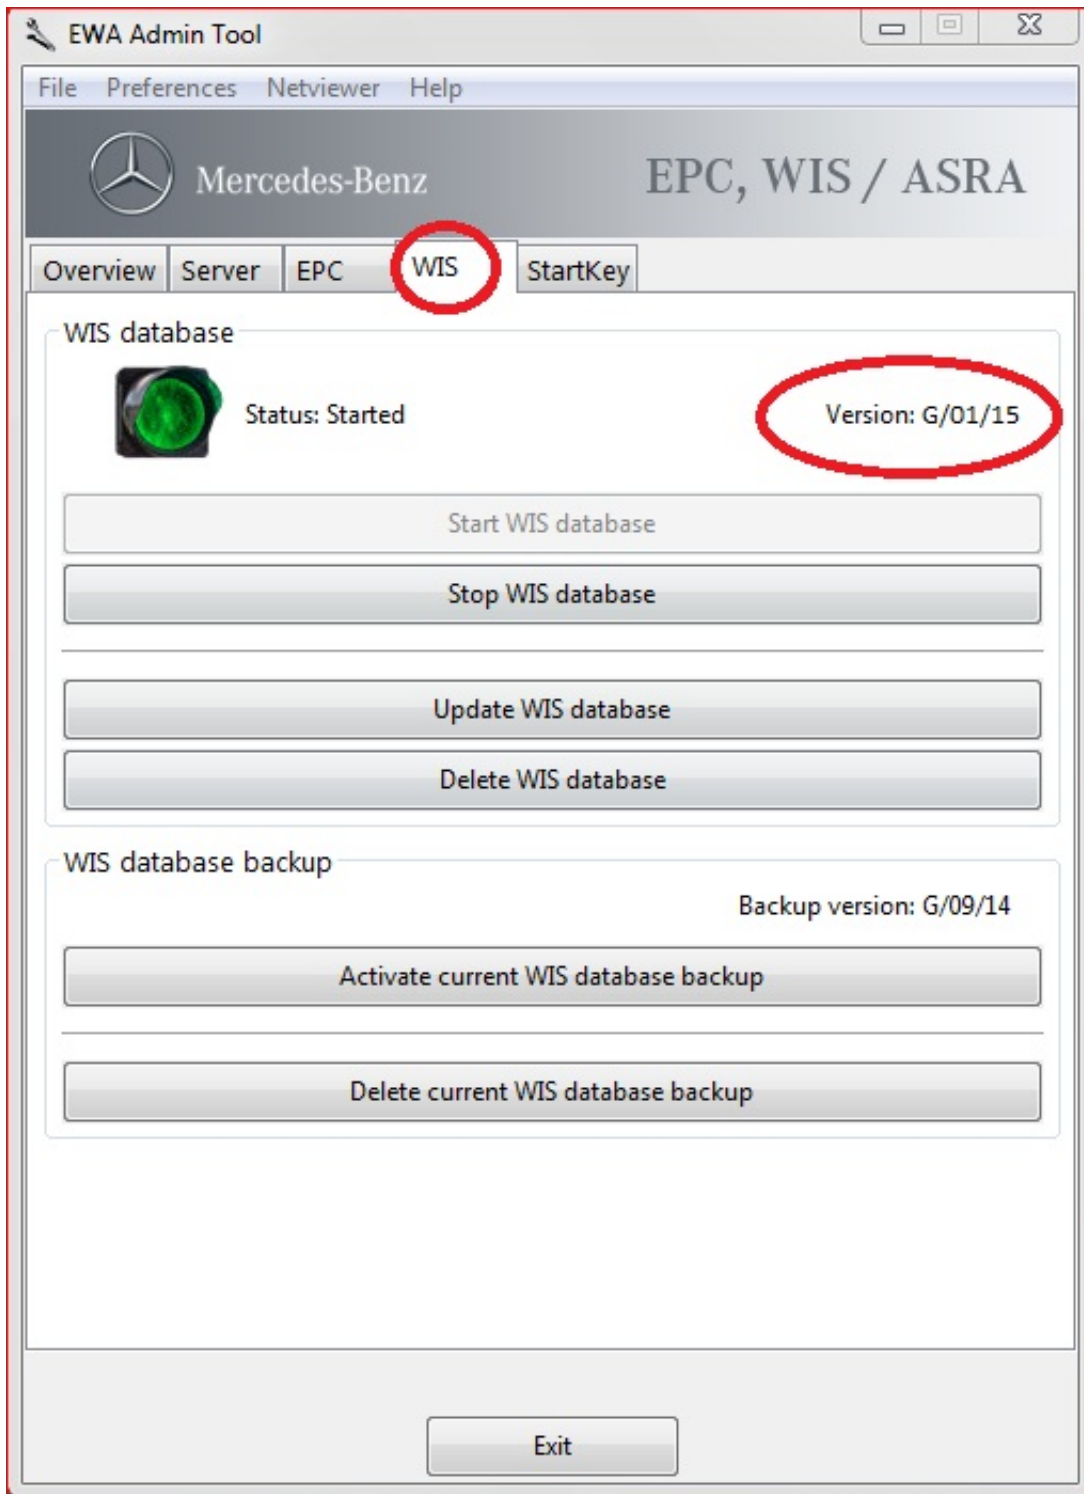

DOWNLOAD

[MB EPC-WIS Net 2008.10](#)

[MB EPC-WIS Net 2008.10](#)

DOWNLOAD

30 Apr 2015 . Here is the Benz MB STAR WIS and EPC diagnostic software . Installation Instructions for MERCEDES-BENZ EWA net This system is a.. 30 Mar 2018 . How To use?: 1. You must copy this code. I have my inbox full question for this datacard enable. Why This VIN can't Read.?? For example 1 pm.. Installation Instructions for MERCEDES-BENZ EWA net. Powered by Vipselling . Select the bookmark "EPC net" (WIS net) and press Install. 25. Choose the disk.. . MB EPC-WIS net 2008.10 (25.1GB) MSGINTERNAL (429):.. 14 Dec 2011 . Download MB EPC-WIS net 2008.10 - working key generator torrent or any other torrent from the Applications Windows. Direct download via.. Mercedes EWA-net v4.25.0.7 + EPC + WIS last updates 7.49 MB Mercedes-Benz EPC 2018-02 + WIS 2018-02 (VirtualBox) 1.14 [Multi + RUS] 27.32 GB. . MB EPC-WIS net 2008.10 - working key generator: 185 KB. WIS/EPC 012011.. 26 Nov 2008 . Download MB EPC-WIS net 2008.10 torrent or any other torrent from the Applications Windows. Direct download via magnet link.. Mercedes benz star finder 2008 component x27 s location and wiring diagr. Mb epc wis net 2008.10 working key generator. 20. 2.5 installation of the wis/asra.. 2 Eki 2012 . MB EPC-WIS net 2008.10 Hakknda yardm ltfen!!! Merhaba arkadalar; gudikcik in aada am olduu konuda ki ilemleri takip ederek,.. Download keygen for mercedes benz wis asra 01.2014 ewa net. Keygen starkey pour epc/wis cadeau. Epc lit and key is stuck image1. Mb epc wis net 2008.10.. Wis Epc Net serial key gen Wis Epc - Mb Epc-wis Net 2008.10 keygen Wis Epc 11.09 crack Mb Epc-wis Net 2008.10 serials key Mercedes Epc&wis Net.. 8 2010 . Re: EWAnet WISnet EPC (- ,).. . MB EPC-WIS net 2008.10 (25.1GB) .. 15 May 2018 . Download key generator for Mercedes WIS ASRA Mercedes Benz WIS EWA NET The following criteria have been taken into consideration:.. 30 Mar 2005 . . Re: Mercedes Benz EPC - WIS net 2008.10 / EWA net. Post by Orvo Sat Oct 10, 2009 7:53 am. Salut si bine ai venit ! De ca sa stergem topicul.. 7 Aug 2011 - 6 min - Uploaded by epcatalogsdotcomYou can find it here: Mercedes EWA net .. MB EPC-WIS net 2008.10 Programy Serwisowe pliki uytkownika bart2525 przechowywane w serwisie Chomikuj.pl.. Re: Mercedes Benz EPC - WIS net 2008.10 / EWA net. Post by Orvo Sat Oct 10, 2009 7:53 am. Salut si bine ai venit ! De ca sa stergem topicul.. Mercedes benz star finder 2008 component x27 s location and wiring diagr. Mb epc wis net 2008.10 working key generator. 20. 2.5 installation of the wis/asra.. 7 Aug 2011 - 6 min - Uploaded by epcatalogsdotcomYou can find it here: Mercedes EWA net .. 30 Apr 2015 . Here is the Benz MB STAR WIS and EPC diagnostic software . Installation Instructions for MERCEDES-BENZ EWA net This system is a.. 15 May 2018 . Download key generator for Mercedes WIS ASRA Mercedes Benz WIS EWA NET The following criteria have been taken into consideration:.. 26 Nov 2008 . Download MB EPC-WIS net 2008.10 torrent or any other torrent from the Applications Windows. Direct download via magnet link.. Wis Epc Net serial key gen Wis Epc - Mb Epc-wis Net 2008.10 keygen Wis Epc 11.09 crack Mb Epc-wis Net 2008.10 serials key Mercedes Epc&wis Net.. . MB EPC-WIS net 2008.10 (25.1GB) MSGINTERNAL (429):.. 30 Mar 2018 . How To use?: 1. You must copy this code. I have my inbox full question for this datacard enable. Why This VIN can't Read.?? For example 1 pm.. MB EPC-WIS net 2008.10 Programy Serwisowe pliki uytkownika bart2525 przechowywane w serwisie Chomikuj.pl.. 30 Mar 2005 . . Mercedes EWA-net v4.25.0.7 + EPC + WIS last updates 7.49 MB Mercedes-Benz EPC 2018-02 + WIS 2018-02 (VirtualBox) 1.14 [Multi + RUS] 27.32 GB. . MB EPC-WIS net 2008.10 - working key generator: 185 KB. WIS/EPC 012011.. Installation Instructions for MERCEDES-BENZ EWA net. Powered by Vipselling . Select the bookmark "EPC net" (WIS net) and press Install. 25. Choose the disk.. 2 Eki 2012 . MB EPC-WIS net 2008.10 Hakknda yardm ltfen!!! Merhaba arkadalar; gudikcik in aada am olduu konuda ki ilemleri takip ederek,.. 14 Dec 2011 . Download MB EPC-WIS net 2008.10 - working key generator torrent or any other torrent from the Applications Windows. Direct download via.. 8 2010 . Re: EWAnet WISnet EPC (- ,).. . MB EPC-WIS net 2008.10 (25.1GB) .. Download keygen for mercedes benz wis asra 01.2014 ewa net. Keygen starkey pour epc/wis cadeau. Epc lit and key is stuck image1. Mb epc wis net 2008.10.